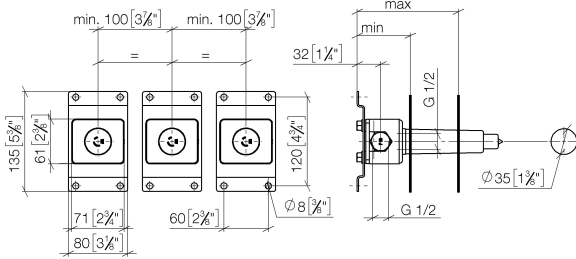

Concealed wall-mounted mixer variable positioning -

35 720 970 90

- red brass, lead-free
- 1/2" connection
- 3x sealing plug 1/2"
- 3x dust cover

Required miscellaneous

Leak protection 1/2" -

12 010 970 90

- This article is needed 2x.

Concealed wall-mounted mixer variable positioning -

35 720 970 90

mm [inches]

		min.	max.
36xxx361-FF	Madison	85 mm[3 3/8"]	145 mm[5 5/8"]
36xxx809/819-FF	Vaia	85 mm[3 3/8"]	145 mm[5 5/8"]
36xxx882/892-FF	Tara	85 mm[3 3/8"]	145 mm[5 5/8"]
36xxx811-FF	CYO	85 mm[3 3/8"]	145 mm[5 5/8"]
36xxx705-FF	CL.1	110 mm[4 3/8"]	150 mm[5 7/8"]
36xxx782-FF	MEM	110 mm[4 3/8"]	150 mm[5 7/8"]

Certificates

WRAS_2211003.

Concealed wall-mounted mixer variable positioning -

35 720 970 90

Spare parts list

No.	Item Number	Name	Quantity used	Delivery time
1	04 30 31 024 01 90	fixing set	6	2
2	09 23 10 023 90	nut	6	2
3	09 30 11 139 90	disc	12	2
4	09 17 20 104 90	holder	3	2
5	09 30 11 137 90	disc	3	60
6	09 30 30 068 90	screw	6	2
7	04 31 20 037 00 90	plug	1	2
8	04 21 02 173 01 90	cap	3	2
9	04 14 03 072 01 90	gasket kit	3	2
10	04 31 20 006 00 90	plug	2	2