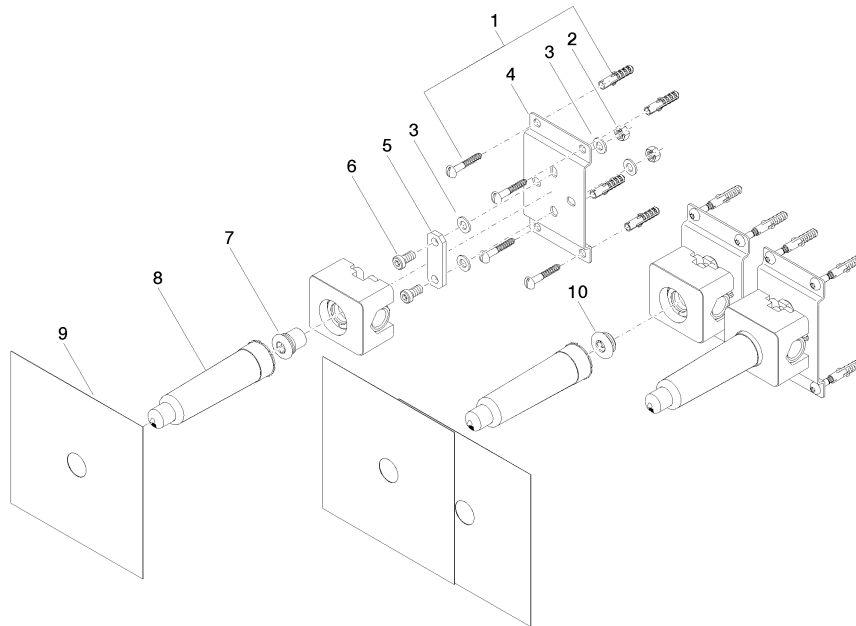

Concealed wall-mounted mixer variable positioning -

35 720 970 90

- red brass, lead-free
- 1/2" connection
- 3x sealing plug 1/2"
- 3x dust cover

Required miscellaneous

Leak protection 1/2" -

12 010 970 90

- This article is needed 2x.

Concealed wall-mounted mixer variable positioning -

35 720 970 90

mm [inches]

		min.	max.
36xxx361-FF	Madison	85 mm[3 3/8"]	145 mm[5 5/8"]
36xxx809/819-FF	Vaia	85 mm[3 3/8"]	145 mm[5 5/8"]
36xxx882/892-FF	Tara	85 mm[3 3/8"]	145 mm[5 5/8"]
36xxx811-FF	CYO	85 mm[3 3/8"]	145 mm[5 5/8"]
36xxx705-FF	CL.1	110 mm[4 3/8"]	150 mm[5 7/8"]
36xxx782-FF	MEM	110 mm[4 3/8"]	150 mm[5 7/8"]

Certificates

WRAS_2211003.

Concealed wall-mounted mixer variable positioning -

35 720 970 90

Spare parts list

No.	Item Number	Name	Quantity used	Delivery time
1	04 30 31 024 01 90	fixing set	6	2
2	09 23 10 023 90	nut	6	2
3	09 30 11 139 90	disc	12	2
4	09 17 20 104 90	holder	3	2
5	09 30 11 137 90	disc	3	60
6	09 30 30 068 90	screw	6	2
7	04 31 20 037 00 90	plug	1	2
8	04 21 02 173 01 90	cap	3	2
9	04 14 03 072 01 90	gasket kit	3	2
10	04 31 20 006 00 90	plug	2	2